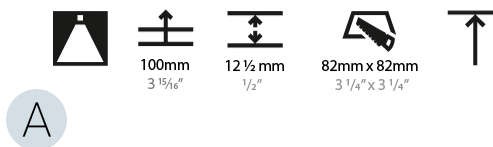

GENERAL

Series: Magiq
 Subseries: Magiq 2x2 Cell
 Brand: Prolicht
 Division: Architectural
 Mounting Type: Trimless
 Mounting Location: Ceiling
 Subcategory: Downlight

PHYSICAL

Shape: Square
 Length (mm): 70
 Length (in): 2 ¾
 Width (mm): 70
 Width (in): 2 ¾
 Height (mm): 65
 Height (in): 2 9/16
 Ceiling Thickness (mm): 12.5
 Ceiling Thickness (in): 1/2
 Min. Recessing Depth (mm): 100
 Min. Recessing Depth (in): 3 15/16
 Light Distribution: Downlight
 Weight (kg): 0.428
 Weight (lbs): 0.94
 Fixture Finish: BLK / WHI
 Fixture Material: Aluminum Die Cast
 Cut-out Measurements: 82mm / 3 1/4" x 42mm / 1 5/8"
 Upon Request: Unique Ceiling Thickness

LED

Number of LEDs: 4
 Color Temperature (°K): 2700 / 3000 / 3500 / 4000
 Max. Delivered Lumen (lm): 780 / 830 / 833 / 850
 CRI: >90 CRI
 Lamp Life (hrs): 50000
 Upon Request: Special Color Temperature

OPTICAL

Reflector: 10 / 20 / 40
 Upon Request: Special Beam Angles

RATINGS AND CERTIFICATIONS

Certified By: CSA Certified to UL and CSA Standards
 IP rating: IP20

MAGIQ 2X2 CELL TRIMLESS

A35618-

PROJECT	_____
TYPE	_____
SPECIFIER	_____
QUANTITY	_____
DATE	_____