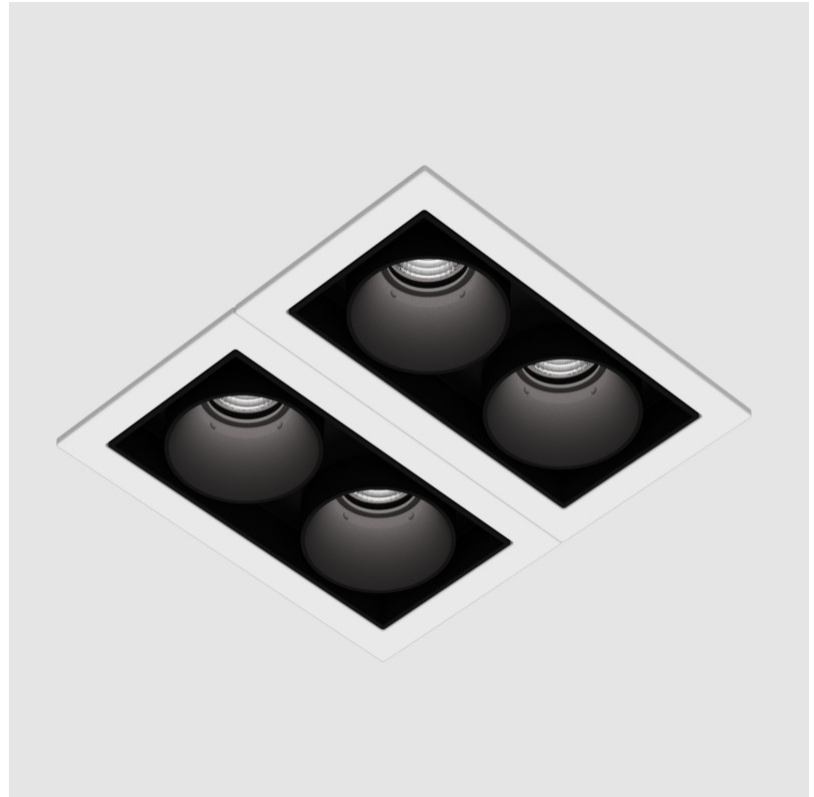

PHYSICAL

Shape: Square
Length (mm): 90
Length (in): 3 ⁹/₁₆
Width (mm): 80
Width (in): 3 ¹/₈
Height (mm): 64
Height (in): 2 ¹/₂
Ceiling Thickness (mm): 10 / 12.5 / 15 / 25 / 30
Ceiling Thickness (in): 3/8 or 1/2 or 9/16 or 1 or 1 3/16
Min. Recessing Depth (mm): 100
Min. Recessing Depth (in): 3 ¹⁵/₁₆
Light Distribution: Downlight
Weight (kg): 0.323
Weight (lbs): 0.71
Fixture Finish: SSR / BKV / CWI / CRY / HAB / UFT / ITA / RUA / FTG / MYG / LOD / PUS / FRO / FUP / KIA / POP / BLS / SPG / MEY / GOH / GUM / CHC / COM / ABZ / JAG / OBR / MOS / ROR
Holder Finish: WHI / BLK
Fixture Material: Aluminum Die Cast
Cut-out Measurements: 73mm / 2 7/8" x 83mm / 3 1/4"

ELECTRICAL

Lamp Type: LED (Zhaga Standard)
Input Wattage (W): 14.3
Total Output Wattage (W): 13
Dimming: Tri-Mode (Non-Dimming and Phase Dimming (120Vac only) and 0-10V Dimming)
Driver Included: No
Driver Location: Recessed Housing
Driver Type: Constant Current - Universal
Driver Class: Class 2
Housing: See components
Input Voltage (V): 120 - 277
Constant Current (MA): 1050

LED

Number of LEDs: 4
Color Temperature (°K): 2700 / 3000 / 3500 / 4000
Max. Delivered Lumen (lm): 781 / 852 / 869 / 887
Nominal Lumen (lm): 880 / 930 / 941 / 960
CRI: >90 CRI
Lamp Life (hrs): 50000

OPTICAL

Reflector: 8 / 18 / 34

RATINGS AND CERTIFICATIONS

Certified By: CSA Certified to UL and CSA Standards
IP rating: IP20